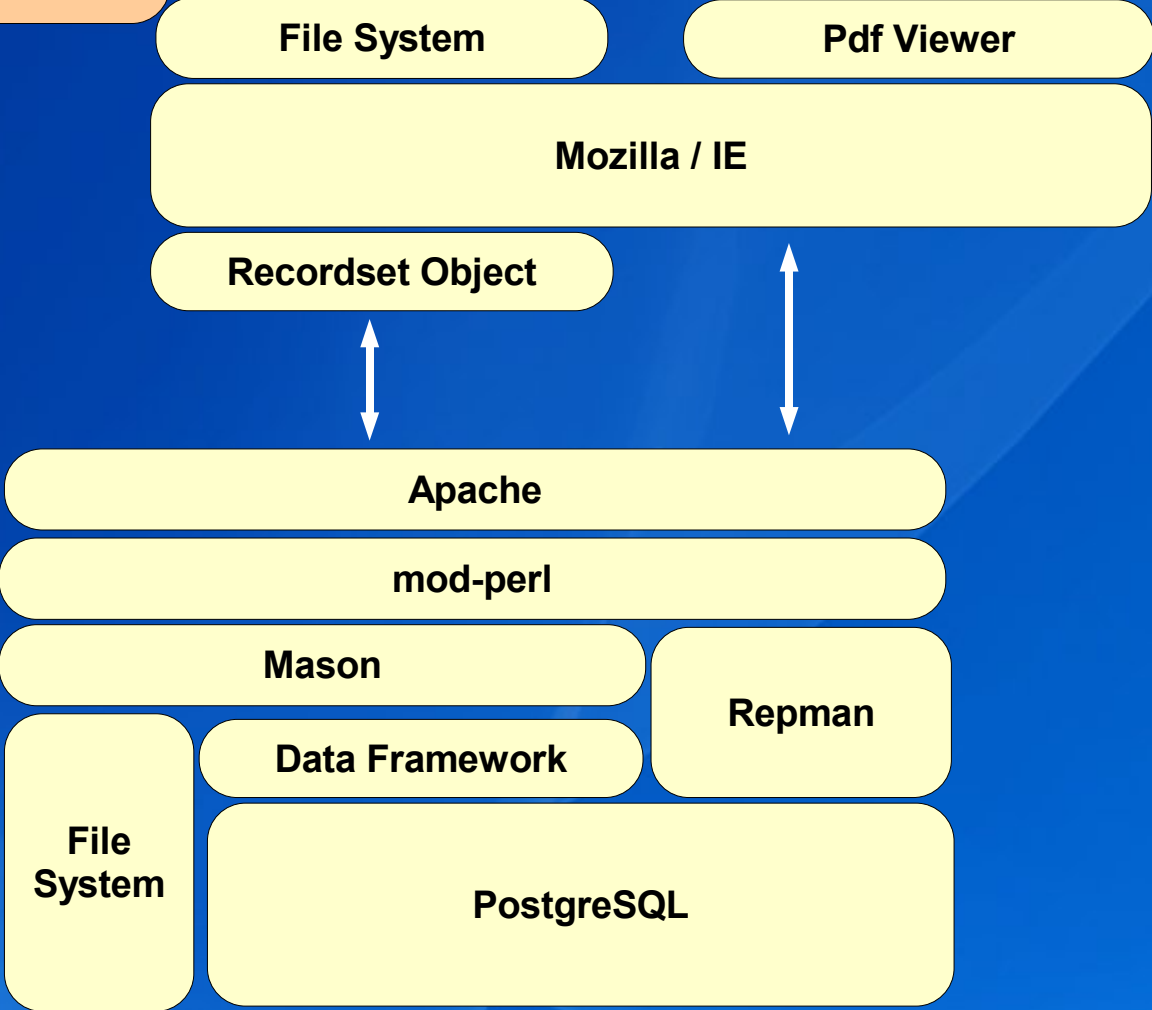

Prog. Firma digitale